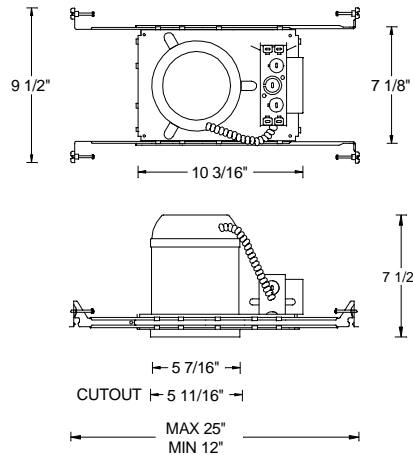

<b>CATALOG NUMBER</b>	<b>TYPE</b>
<b>PROJECT</b>	

**5" COMPACT FLUORESCENT DOWNLIGHT HOUSING**

**R-F504-N-A**

**Ordering Matrix**

Model	Installation Type	Options
R-F504: Recessed 5 inch compact fluorescent downlights	N-New construction	A : Air Tight

**Product Details**

<b>Description:</b>	Line voltage new construction housing.
<b>Materials:</b>	Housing is 20 gauge steel, painted white. Frame, junction box and hanger bars are heavy gauge galvanized steel.
<b>Mounting:</b>	Supplied with hanger bars, adjustable from 12"-24" to accommodate various joist construction and grid sizes. Hanger bars include a captive mounting "screw-nail" for ease of installation. Accommodates surface thickness of up to 1". 5 11/16" cutout hole.
<b>Ratings:</b>	Non-IC rated. Insulation must be kept at least 3" away from the housing.
<b>J-Box:</b>	Seven knockouts and four Romex® style wiring connectors provided for ease of installation. Rated for branch and chain wiring.
<b>Ballast:</b>	Rated Lamp Watts: 26W Voltage: 120V Input Current: 0.38A Input Power (ANSI Watts): 26W Minimum 2 years warranty from the manufacturer of the ballast.
<b>Lamp:</b>	Single compact fluorescent lamp. CFTR26W/GX24q/830, 3000K Lamps are ordered separately.
<b>Listing:</b>	UL & CUL Listed. Suitable for damp locations.