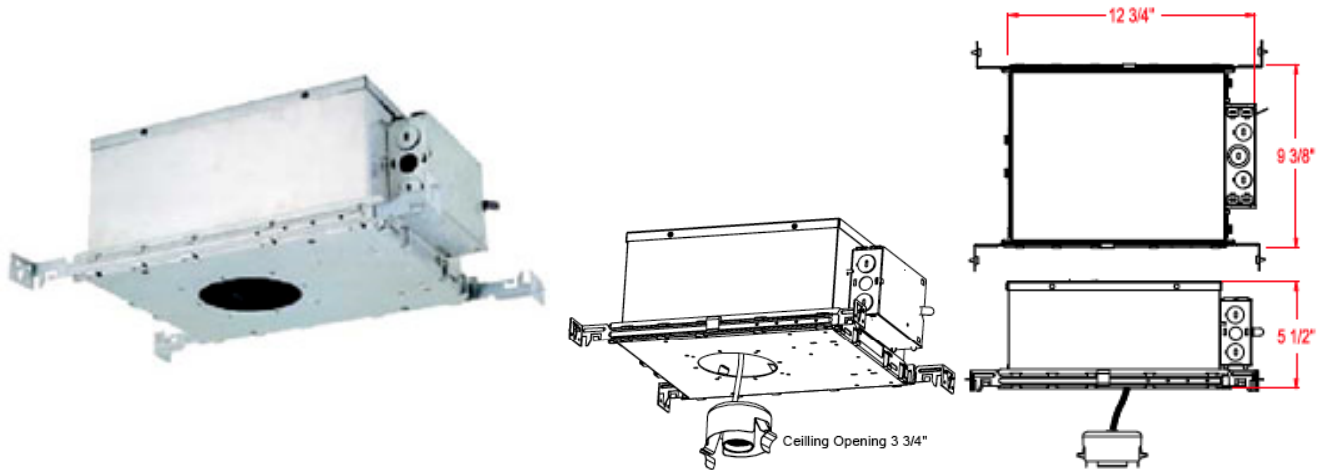

CATALOG NUMBER	TYPE
PROJECT	

4" PREMIUM LINE VOLTAGE DOWNLIGHT HOUSING

R4VI-B-ICA

Ordering Matrix	
Series	Housing Type
[]	[]
R4VI-B – boxed	ICA – Insulation Contact & Air Tight

Example (series – housing type): R4VI-B-ICA

Product Details	
Application:	New construction housing suitable for insulation contact. Companies with requirements for Washington State Energy Code (WESC) for air tight housings (when installed as instructed with option gasket kit "RGK"). Maximum 1* inch ceiling thickness.
J Box:	Junction box is accessible from above or below the ceiling. Supplied with eight standard knockouts and four Integral non-metallic sheathed cable clamps. Spring loaded door, for easy access to wiring. Approved for through branch wiring.
Mounting:	Supplied with hanger bars adjustable to 25" Bars have score lines and can be cut to accommodate 12" joist spans. Bar have notches for easy installation on T-bars. Hanger bars mount on all four sides.
Material:	20 gauge galvanized steel. Ceramic/nickel-plated socket.
Ratings:	UL & CUL listed.