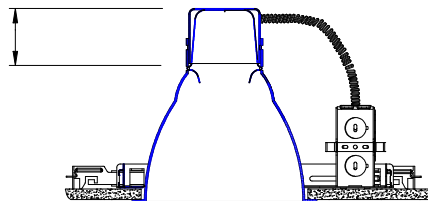

CATALOG NUMBER	TYPE
PROJECT	

5" PREMIUM COMPACT FLUORESCENT DOWNLIGHT HOUSING **R5VF-113Q**

Compatible Trims (Sold Separately):							
R5RT-21 Open Reflector Trim			R5VT-22 Open Reflector Trim				
Finish	Interior		Trim	Finish		Interior	Trim
SC	Specular Clear	White	WT	White	White		
R5VT-23 Aperture Cone Trim			R5VT-24 Step Baffle Trim				
Finish	Interior		Trim	Finish		Interior	Trim
SBK	Specular Black		White	BK		Black	White
SC	Specular Clear		White	WT		White	White
WT	White	White	R5VT-25 Step Baffle Trim				
R5VT-25 Step Baffle Trim			R5VT-28 Regressed Fresnel Glass Trim				
Finish	Interior		Trim	Finish		Interior	Trim
WT	White		White	WT	White	White	
R5VT-39 Scoop Wall Wash with Step Baffle Trim			R5VT-41 Scoop Wall Wash Trim				
Finish	Interior		Trim	Finish		Interior	Trim
BK	Black		White	WT		White	White
WT	White		White				

Socket cup adds a maximum of 2 1/8" to the height of the trim when used with frame in kits.