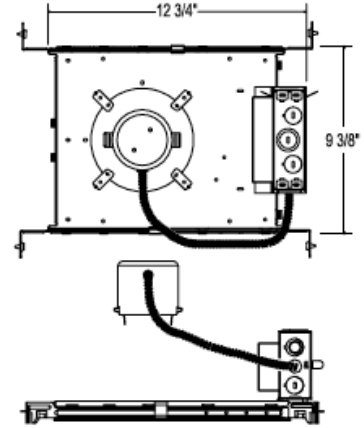

CATALOG NUMBER	TYPE
PROJECT	

5" PREMIUM COMPACT FLUORESCENT DOWNLIGHT HOUSING R5VF-113Q

Ordering Matrix	
Series	Lamp Type
[]	[]
R5VF	113Q – Single 13W Quad Lamp

Ordering Example (series – housing type): R5VF-113Q

Product Details	
Application:	New construction housing frame-in kit. Requires 3" minimum clearance from insulation. Maximum 1-inch ceiling thickness
J Box:	Junction box is accessible from above or below the ceiling. Supplied with eight standard knockouts and four Integral non-metallic sheathed cable clamps. Spring loaded door, for easy access to wiring. Approved for through branch wiring.
Mounting:	Supplied with hanger bars adjustable to 25" Bars have score lines and can be cut to accommodate 12" joist spans. Bars have notches for easy installation on T-bars. Hanger bars mount on all four sides.
Material:	Galvanized steel. 4 pin G24Q-3 socket.
Ballast:	Supplied with Class P, thermally protected electronic ballast, universal voltage 120 to 277 volts, 50/60 Hz. Greater than 95% power factor. Class A sound rating. End of life protection, non-dimming type ballast.
Ratings:	UL & CUL listed.