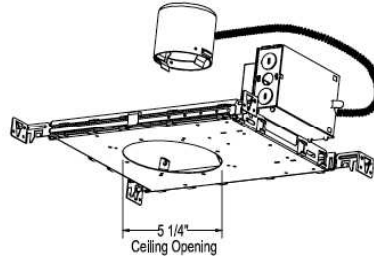

CATALOG NUMBER	TYPE
PROJECT	

5" PREMIUM COMPACT FLUORESCENT DOWNLIGHT HOUSING R5VF-113Q

Ordering Matrix	
Series	Lamp Type
[ ]	[ ]
R5VF	113Q – Single 13W Quad Lamp

Ordering Example (series – housing type): R5VF-113Q

Product Details	
Application:	New construction housing frame-in kit. Requires 3" minimum clearance from insulation. Maximum 1-inch ceiling thickness
J Box:	Junction box is accessible from above or below the ceiling. Supplied with eight standard knockouts and four Integral non-metallic sheathed cable clamps. Spring loaded door, for easy access to wiring. Approved for through branch wiring.
Mounting:	Supplied with hanger bars adjustable to 25" Bars have score lines and can be cut to accommodate 12" joist spans. Bars have notches for easy installation on T-bars. Hanger bars mount on all four sides.
Material:	Galvanized steel. 4 pin G24Q-3 socket.
Ballast:	Supplied with Class P, thermally protected electronic ballast, universal voltage 120 to 277 volts, 50/60 Hz. Greater than 95% power factor. Class A sound rating. End of life protection, non-dimming type ballast.
Ratings:	UL & CUL listed.

Specification Features
- Suitable for damp locations.   5 year WAC Lighting product warranty.