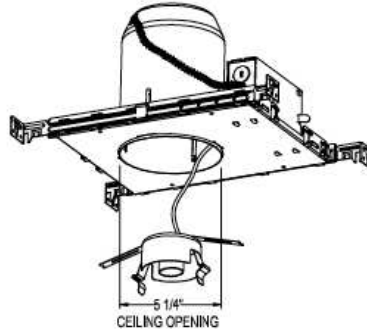

CATALOG NUMBER	TYPE
PROJECT	

5" PREMIUM LINE VOLTAGE DOWNLIGHT HOUSING

R5VI-ICA

Ordering Matrix	
Series	Housing Type
____	____
R5VI	ICA – Insulation Contact & Air Tight

Example (series – housing type): R5VI-ICA

Product Details	
Application:	New construction housing suitable for insulation contact. Companies with requirements for Washington State Energy Code (WESC) for air tight housings (when installed as instructed with option gasket kit "RGK"). Maximum 1 3/4 inch ceiling thickness.
J Box:	Junction box is accessible from above or below the ceiling. Supplied with eight standard knockouts and four Integral non-metallic sheathed cable clamps. Spring loaded door, for easy access to wiring. Approved for through branch wiring.
Mounting:	Supplied with hanger bars adjustable to 25" Bars have score lines and can be cut to accommodate 12" joist spans. Bar have notches for easy installation on T-bars. Hanger bars mount on all four sides.
Material:	20 gauge galvanized steel. Ceramic/nickel-plated socket.
Ratings:	UL & CUL listed.

Specification Features
- Suitable for damp locations.   5 year WAC Lighting product warranty.