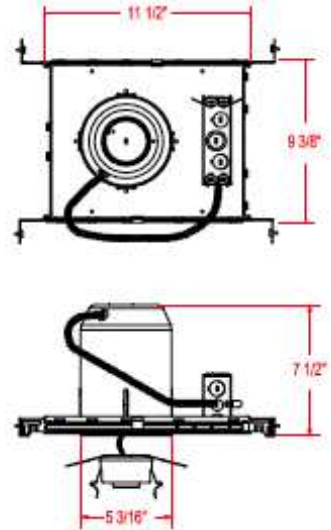

<b>CATALOG NUMBER</b>	<b>TYPE</b>
<b>PROJECT</b>	

**5" PREMIUM LINE VOLTAGE DOWNLIGHT HOUSING**

**R5VI-ICA**

Ordering Matrix	
Series	Housing Type
<input type="text"/>	<input type="text"/>
<b>R5VI</b>	<b>ICA – Insulation Contact &amp; Air Tight</b>

Example (series – housing type): R5VI-ICA

Product Details	
<b>Application:</b>	New construction housing suitable for insulation contact. Companies with requirements for Washington State Energy Code (WESC) for air tight housings (when installed as instructed with option gasket kit "RGK"). Maximum 1 3/4 inch ceiling thickness.
<b>J Box:</b>	Junction box is accessible from above or below the ceiling. Supplied with eight standard knockouts and four Integral non-metallic sheathed cable clamps. Spring loaded door, for easy access to wiring. Approved for through branch wiring.
<b>Mounting:</b>	Supplied with hanger bars adjustable to 25" Bars have score lines and can be cut to accommodate 12" joist spans. Bar have notches for easy installation on T-bars. Hanger bars mount on all four sides.
<b>Material:</b>	20 gauge galvanized steel. Ceramic/nickel-plated socket.
<b>Ratings:</b>	UL & CUL listed.