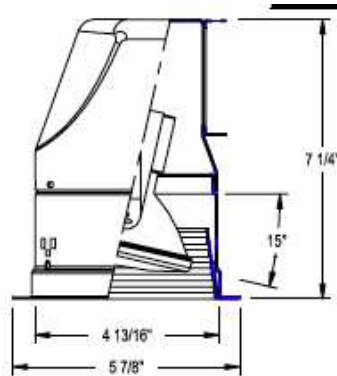

CATALOG NUMBER	TYPE
PROJECT	

5" PREMIUM DOWNLIGHT TRIM

R5VT-31

Ordering Matrix			
Series	Model Number	Finish	
R5VT	31	BK	WT

Ordering Example (series – model number – finish): R5VT-31-WT

Product Details

Application: Adjustable down light trim, provides 355 rotation and pivots 30 includes socket extension wire. Provides controlled area illumination. For use with Frame-in kit style housing. 1 – inch maximum ceiling thickness.

Materials: Spun aluminum construction. Integral trim ring and reflector are painted white.

Finish: BK = Black baffle with White trim
WT = White baffle with White trim

Ratings: UL & CUL listed.

Specification Features

- Suitable for damp locations
- 5 year WAC Lighting product warranty.

Compatible Housings (sold separately)

R5VI
Non IC Frame-in Style
New Construction
Incandescent
Lamp: A16 75W
PAR20 50W
PAR30 75W

Socket cup adds a maximum of 2 1/8" to the height of the trim when used with frame in kits.