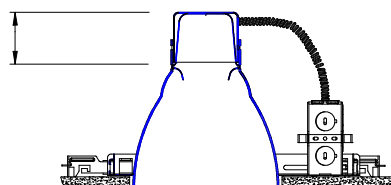

CATALOG NUMBER	TYPE
PROJECT	

5" PREMIUM DOWNLIGHT TRIM

R5VT-31

Ordering Matrix			
Series	Model Number	Finish	
R5VT	31	BK	WT

Ordering Example (series – model number – finish): R5VT-31-WT

Product Details

Application: Adjustable down light trim, provides 355 rotation and pivots 30 includes socket extension wire. Provides controlled area illumination. For use with Frame-in kit style housing. 1 – inch maximum ceiling thickness.

Materials: Spun aluminum construction. Integral trim ring and reflector are painted white.

Finish: BK = Black baffle with White trim
WT = White baffle with White trim

Ratings: UL & CUL listed.

Specification Features

- Suitable for damp locations
- 5 year WAC Lighting product warranty.

Compatible Housings (sold separately)

R5VI
Non IC Frame-in Style
New Construction
Incandescent
Lamp: A16 75W
PAR20 50W
PAR30 75W

Socket cup adds a maximum of 2 1/8" to the height of the trim when used with frame in kits.