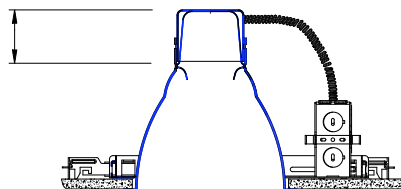

Ordering Example (series – model number – finish): R5VT-32-WT

**Product Details**

**Application:** Adjustable down light trim, provides 355 rotation and pivots 30 includes socket extension wire. Provides controlled area illumination. For use with Frame-in kit style housing. 1 – inch maximum ceiling thickness.

**Materials:** Spun aluminum construction. Integral trim ring and reflector are painted white.

**Finish:** WT = White trim

**Ratings:** UL & CUL listed.

**Specification Features**

- Suitable for damp locations
- 5 year WAC Lighting product warranty.

**Compatible Housings (sold separately)**

**R5VI**  
Non IC Frame-in Style  
New Construction  
Incandescent  
Lamp: PAR30 75W

Socket cup adds a maximum of 2 1/8" to the height of the trim when used with frame in kits.