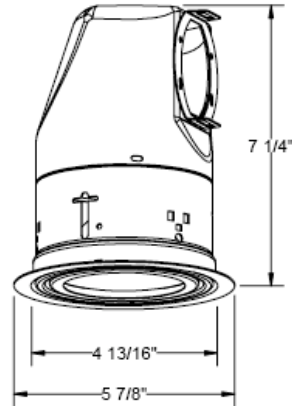

<b>CATALOG NUMBER</b>	<b>TYPE</b>
<b>PROJECT</b>	

**5" PREMIUM DOWNLIGHT TRIM**

**R5VT-32**

Ordering Matrix		
Series	Model Number	Finish
<input type="text"/>	<input type="text"/>	<input type="text"/>
R5VT	32	WT

Ordering Example (series – model number – finish): R5VT-32-WT

**Product Details**

**Application:** Adjustable down light trim, provides 355 rotation and pivots 30 includes socket extension wire. Provides controlled area illumination. For use with Frame-in kit style housing. 1 – inch maximum ceiling thickness.

**Materials:** Spun aluminum construction. Integral trim ring and reflector are painted white.

**Finish:** WT = White trim

**Ratings:** UL & CUL listed.

**Specification Features**

- Suitable for damp locations
- 5 year WAC Lighting product warranty.

**Compatible Housings (sold separately)**

**R5VI**  
Non IC Frame-in Style  
New Construction  
Incandescent  
Lamp: PAR30 75W

Socket cup adds a maximum of 2 1/8" to the height of the trim when used with frame in kits.