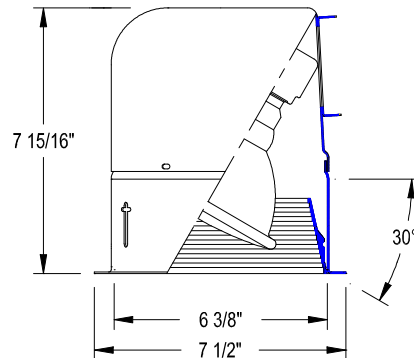

<b>CATALOG NUMBER</b>	<b>TYPE</b>
<b>PROJECT</b>	

**6" PREMIUM LINE VOLTAGE DOWNLIGHT TRIM** **R6VT-52**

**Ordering Matrix**

Series	Model Number	Finish
[ ]	[ ]	[ ]
R6VT	52	WT

Ordering Example (series – model number – finish): R6VT-52-WT

Product Details	Specification Features
<p><b>Application:</b> Adjustable down light trim, provides 355° rotation and pivots 35°, includes socket extension wire. Provides controlled area illumination. For use with frame in style housing, with PAR38 150W max lamp, 1-inch maximum ceiling thickness.</p> <p><b>Materials:</b> Spun aluminum construction. Integral trim ring is painted white, baffle is painted aluminum.</p> <p><b>Finish:</b> WT = White baffle with White trim</p> <p><b>Ratings:</b> UL &amp; CUL listed.</p>	<ul style="list-style-type: none"> <li>• Suitable for damp locations</li> <li>• 5 year WAC Lighting product warranty.</li> </ul>