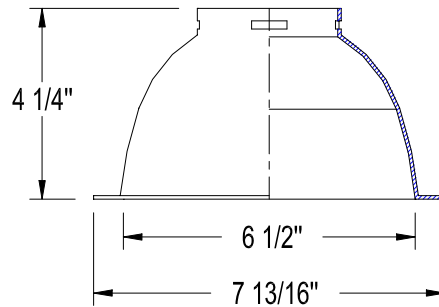

CATALOG NUMBER	TYPE
PROJECT	

6" PREMIUM LINE VOLTAGE DOWNLIGHT TRIM **R6VT-60-S**

Ordering Matrix		
Series	Model Number	Finish
R6VT	60-S	SC

Ordering Example (series – model number – finish): R6VT-60-S-SC

Product Details	Specification Features
<p>Application: Shallow ceiling down light trim, 1-inch maximum ceiling thickness. Provides broad area illumination. Used with incandescent or fluorescent lamp housings.</p> <p>Materials: One-piece aluminum construction. Integral trim ring is painted white, interior reflector is anodized aluminum. Trim is retained to socket via spring clips.</p> <p>Finish: SC = Specular Clear baffle with White trim</p> <p>Ratings: UL & CUL listed.</p>	<ul style="list-style-type: none"> • Suitable for damp locations • 5 year WAC Lighting product warranty.

*Housing available in emergency version. Specify "EM" as suffix.

<u>CATALOG NUMBER</u>	<u>TYPE</u>
<u>PROJECT</u>	

6" PREMIUM LINE VOLTAGE DOWNLIGHT TRIM **R6VT-60-S**

Socket cup adds a maximum of 2 1/8" to the height of the trim when used with frame in kits.