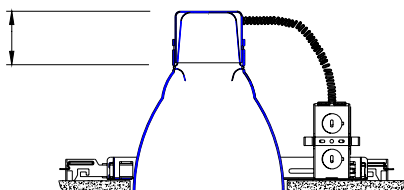

<u>CATALOG NUMBER</u>	<u>TYPE</u>
<u>PROJECT</u>	

6" PREMIUM LINE VOLTAGE DOWNLIGHT TRIM **R6VT-60-S**

Socket cup adds a maximum of 2 1/8" to the height of the trim when used with frame in kits.