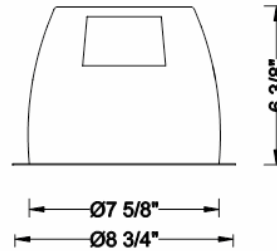

CATALOG NUMBER	TYPE
PROJECT	

8" PREMIUM COMPACT FLUORESCENT DOWNLIGHT TRIM

R8HT-04

Ordering Matrix

Series	Model Number	Finish (Baffle/Trim)
<input type="text"/>	<input type="text"/>	<input type="text"/>
R8HT	04	SC/WT

Ordering Example (series – model number – finish): **R8HT-04-SC/WT**

Product Details

Description: Recessed trim with open reflector. For use with R8HF-S or R8HF-S-EM downlights.

Materials: Precision spun 0.060 aluminum reflectors, high grade specular finish, Durable stamped metal construction.