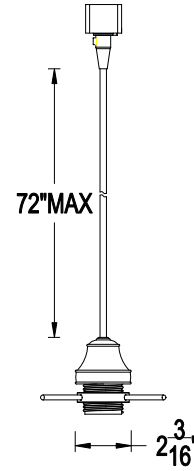

CATALOG NUMBER

TYPE

PROJECT

**FLUORESCENT PENDANT SOCKET**

MODEL L,H,JTK-F1

**Pendant Ordering Matrix**

Model Number	Finishes
LTK-F1	DB= Dark Bronze, Cord=Black
HTK-F1	DB= Dark Bronze, Cord=Black
JTK-F1	DB= Dark Bronze, Cord=Black

Ordering Example (model number-finishes): JTK-F1-DB

**Product Details**

**Description:** The LTK-F1 fixture used for WAC L system track. The HTK-F1 fixture used for WAC H system track. The JTK-F1 fixture used for WAC J system track. Fluorescent pendant socket for use with selected shades (See matrix below).

**Materials:** Track adaptor is polycarbonate.  
Die-cast aluminum and plated socket housing.  
Three pin supports may be detached to allow additional shade styles.

**Lamping:** Uses one 120V GU24 self-ballasted compact fluorescent lamp in 26 Watts maximum. (13w 2700K Included).

**Finish:** DB - Dark Bronze

**Listing:** U.L & C.U.L Listed. Energy Star Recognized.

**Specification Features**

- Glass shade is ordered as a separate line item and installed in the field .Compatible shades are shown on page 2, eleven distinct shade choices.
- 6' long socket set cable allows easy filed cutting to desired drop length.
- Energy saving fixture and lamp life lasting more than 8000 hours for including lamp.
- 5 year product warranty and 2 years included lamp warranty.