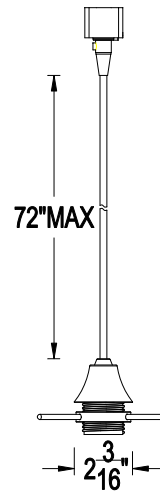

CATALOG NUMBER	TYPE
PROJECT	

FLUORESCENT PENDANT SOCKET

MODEL L,H,JTK-F2

Pendant Ordering Matrix

Model Number	Finishes
LTK-F2	BN= Brushed Nickel, Cord=Grey
HTK-F2	BN= Brushed Nickel, Cord=Grey
JTK-F2	BN= Brushed Nickel, Cord=Grey

Ordering Example (*model number-finishes*): JTK-F2-BN

Product Details

Description: The LTK-F2 fixture used for WAC L system track. The HTK-F2 fixture used for WAC H system track. The JTK-F2 fixture used for WAC J system track. Fluorescent pendant socket for use with selected shades (See matrix below).

Materials: Track adaptor is polycarbonate.
Die-cast aluminum and plated socket housing.
Three pin supports may be detached to allow additional shade styles.

Lamping: Uses one 120V GU24 self-ballasted compact fluorescent lamp in 26 Watts maximum. (13w 2700K Included).

Finish: BN= Brushed Nickel

Listing: U.L & C.U.L Listed. Energy Star Recognized.

Specification Features

- Glass shade is ordered as a separate line item and installed in the field. Compatible shades are shown on page 2, eleven distinct shade choices.
- 6' long socket set cable allows easy filed cutting to desired drop length.
- Energy saving fixture and lamp life lasting more than 8000 hours for including lamp.
- 5 year product warranty and 2 years included lamp warranty.