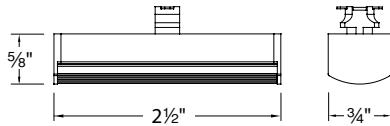

Model: SBH-316

LEDme® Linear Track Luminaire

Fixture Type:

Catalog Number:

Project: _____

Location: _____

PRODUCT DESCRIPTION

This miniature, low profile Linear LED Track fixture is perfect for cove and niche lighting applications. Integral driver allows for direct replacement of xenon fixtures and can be easily retrofit to existing 12V and 24V track systems in residential, retail and hospitality environments.

FEATURES

- Available for 12V or 24V track systems
- 3000K and 4000K color temperatures
- 120° beam spread
- May be dimmed with electronic low voltage (ELV) dimmer
- Free of projected heat, UV and IR radiation
- 50,000 hour rated life
- 5 year WAC Lighting product warranty

FIXTURE PERFORMANCE

Wattage	Lumens	Efficacy	CRI
2.0W*	80	40.0 Lm/W	80

*Power consumption may vary depending upon the efficiency of the power supply being used.

SPECIFICATIONS

Construction: Polycarbonate body with acrylic lens.

Transformer: Compatible with 12V or 24V linear system transformers (order separately). Transformer should be ordered as part of the entire Linear Track system, determined by total track length, number of fixtures and total wattage.

Light Source: Includes six 3000K or 4000K LEDs, CRI: 80. Total power consumption of 2.0W*.

Dimming: May be dimmed to 10% with electronic low voltage (ELV) dimmer.

Finish: Abrasion resistant Black (BK) and White (WT) powder coat paint.

Standards: UL and CUL Listed.

ORDER NUMBER

Model #	Color Temp	Finish
SBH-316 12V	W 3000K	BK Black
SBH-316-24 24V	C 4000K	WT White