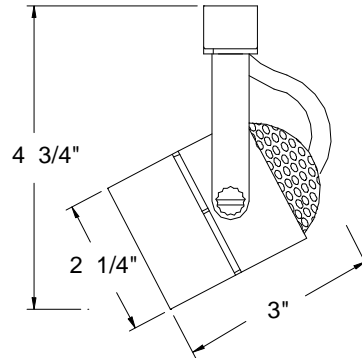

|                       |             |
|-----------------------|-------------|
| <b>CATALOG NUMBER</b> | <b>TYPE</b> |
| <b>PROJECT</b>        |             |

**LINEAR SYSTEM – HALOGEN TRACK FIXTURE**

**MODEL SF-212**

| Ordering Matrix |        |        |                 |  |
|-----------------|--------|--------|-----------------|--|
| Model           | Series | Finish | Accessories     |  |
|                 |        |        |                 |  |
| SF              | 212    | BK WT  | See table below |  |

Ordering Example (model – series – finish + optional accessory): SF-212-BK

| Product Details     |   |
|---------------------|---|
| <b>Description:</b> | Low voltage track head utilizing precise MR16 lamps. Specifically designed small sized fixture for use with the W.A.C. Linear System.   |
| <b>Materials:</b>   | Die-cast aluminum track head with polycarbonate track adaptor. Bi-pin ceramic socket with 18 gauge Teflon insulated wires and fiberglass sleeves. Clear glass lens. Spring tension ring to retain lens. |
| <b>Aiming:</b>      | 350° horizontal rotation and 90° vertical aiming. Yoke style aiming allows easy and fine adjustment to the desired angle. The aiming screw may be tightened to firmly hold vertical aiming angle.       |
| <b>Lamping:</b>     | MR16 lamp, 50w max. The SF-212 is suitable for 12v or 24v lamps. Lamps sold separately.   |
| <b>Finish:</b>      | Abrasion resistant Black (BK) or White (WT) paint finish.   |
| <b>Listing:</b>     | UL & CUL Listed. 5 year W.A.C. Lighting product warranty.   |