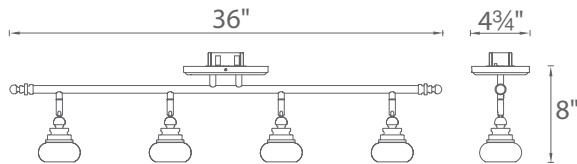

### PRODUCT DESCRIPTION

33W LED Track Pack. The kit includes 36" track, mounting components in designer finishes and 4 stunning LED track luminaires.